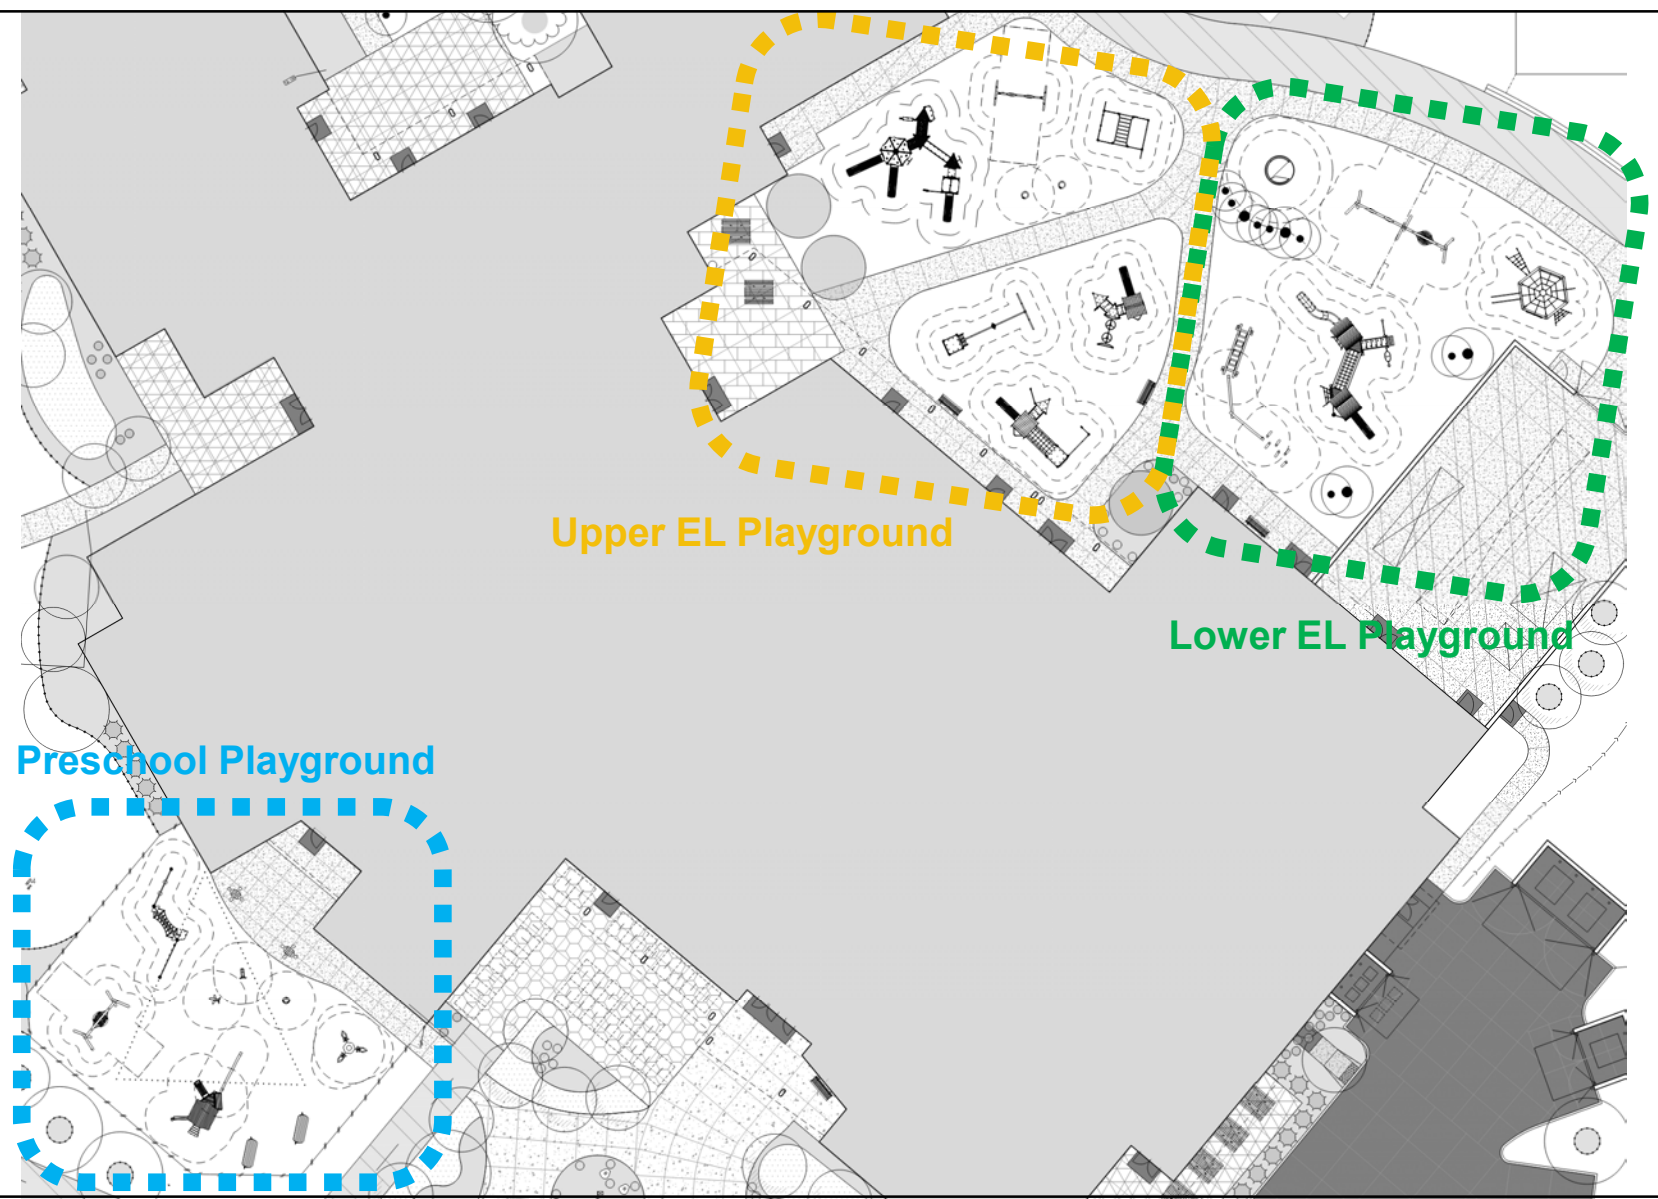

## “TRADITIONAL”

**Cantana Peak with Roof**

PCE212034

**Sway Alley**

PCM80921

**Swing, 8 ft H, 1 Rope Seat**

KSW92008

Upper EL Playground

Lower EL Playground

Preschool Playground

# Preschool Playground

PRESCHOOL PLAYGROUND

Little Beaver's Stream

Kids Table with 4 Sitting Poles

Swing Frame, 2 seats

Forest Bug Springer

Snail Springer

Spinner Plate