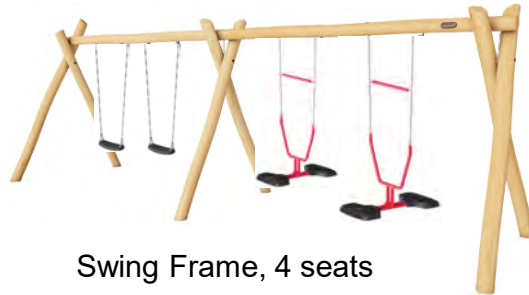

# Lower EI Playground

LOWER EI PLAYGROUND

Dynamic Bar

Climbing Net

Swing Frame, 4 seats

The Wizard's Double Tower Fortress ADA

Double Tower with Spider Net ADA

Seesaw with Seats, 2 persons