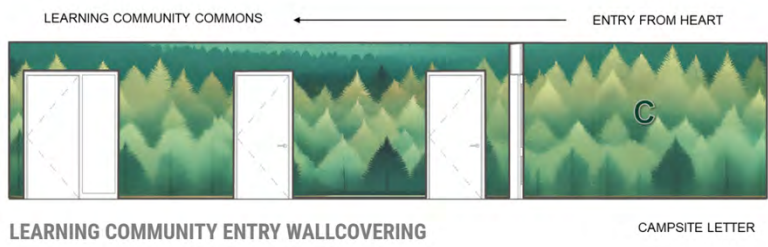

Logan FLE: Treeline Campsite C&F