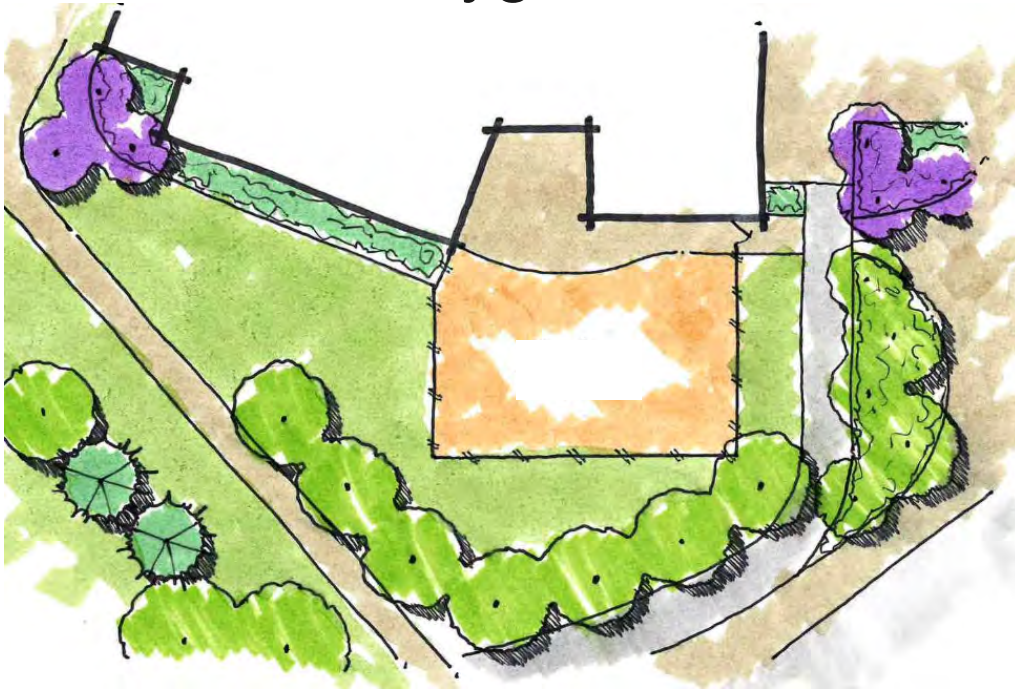

## “TRADITIONAL”

**Cantana Peak with Roof**

PCE212034

**Sway Alley**

PCM80921

**Swing, 8 ft H, 1 Rope Seat**

KSW92008

Upper EL Playground

# Preschool Playground

PRESCHOOL PLAYGROUND

Little Beaver's Stream

Kids Table with 4 Sitting Poles

Swing Frame, 2 seats

Forest Bug Springer

Snail Springer

Spinner Plate