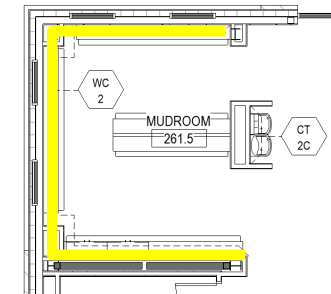

Mudroom - Level 2