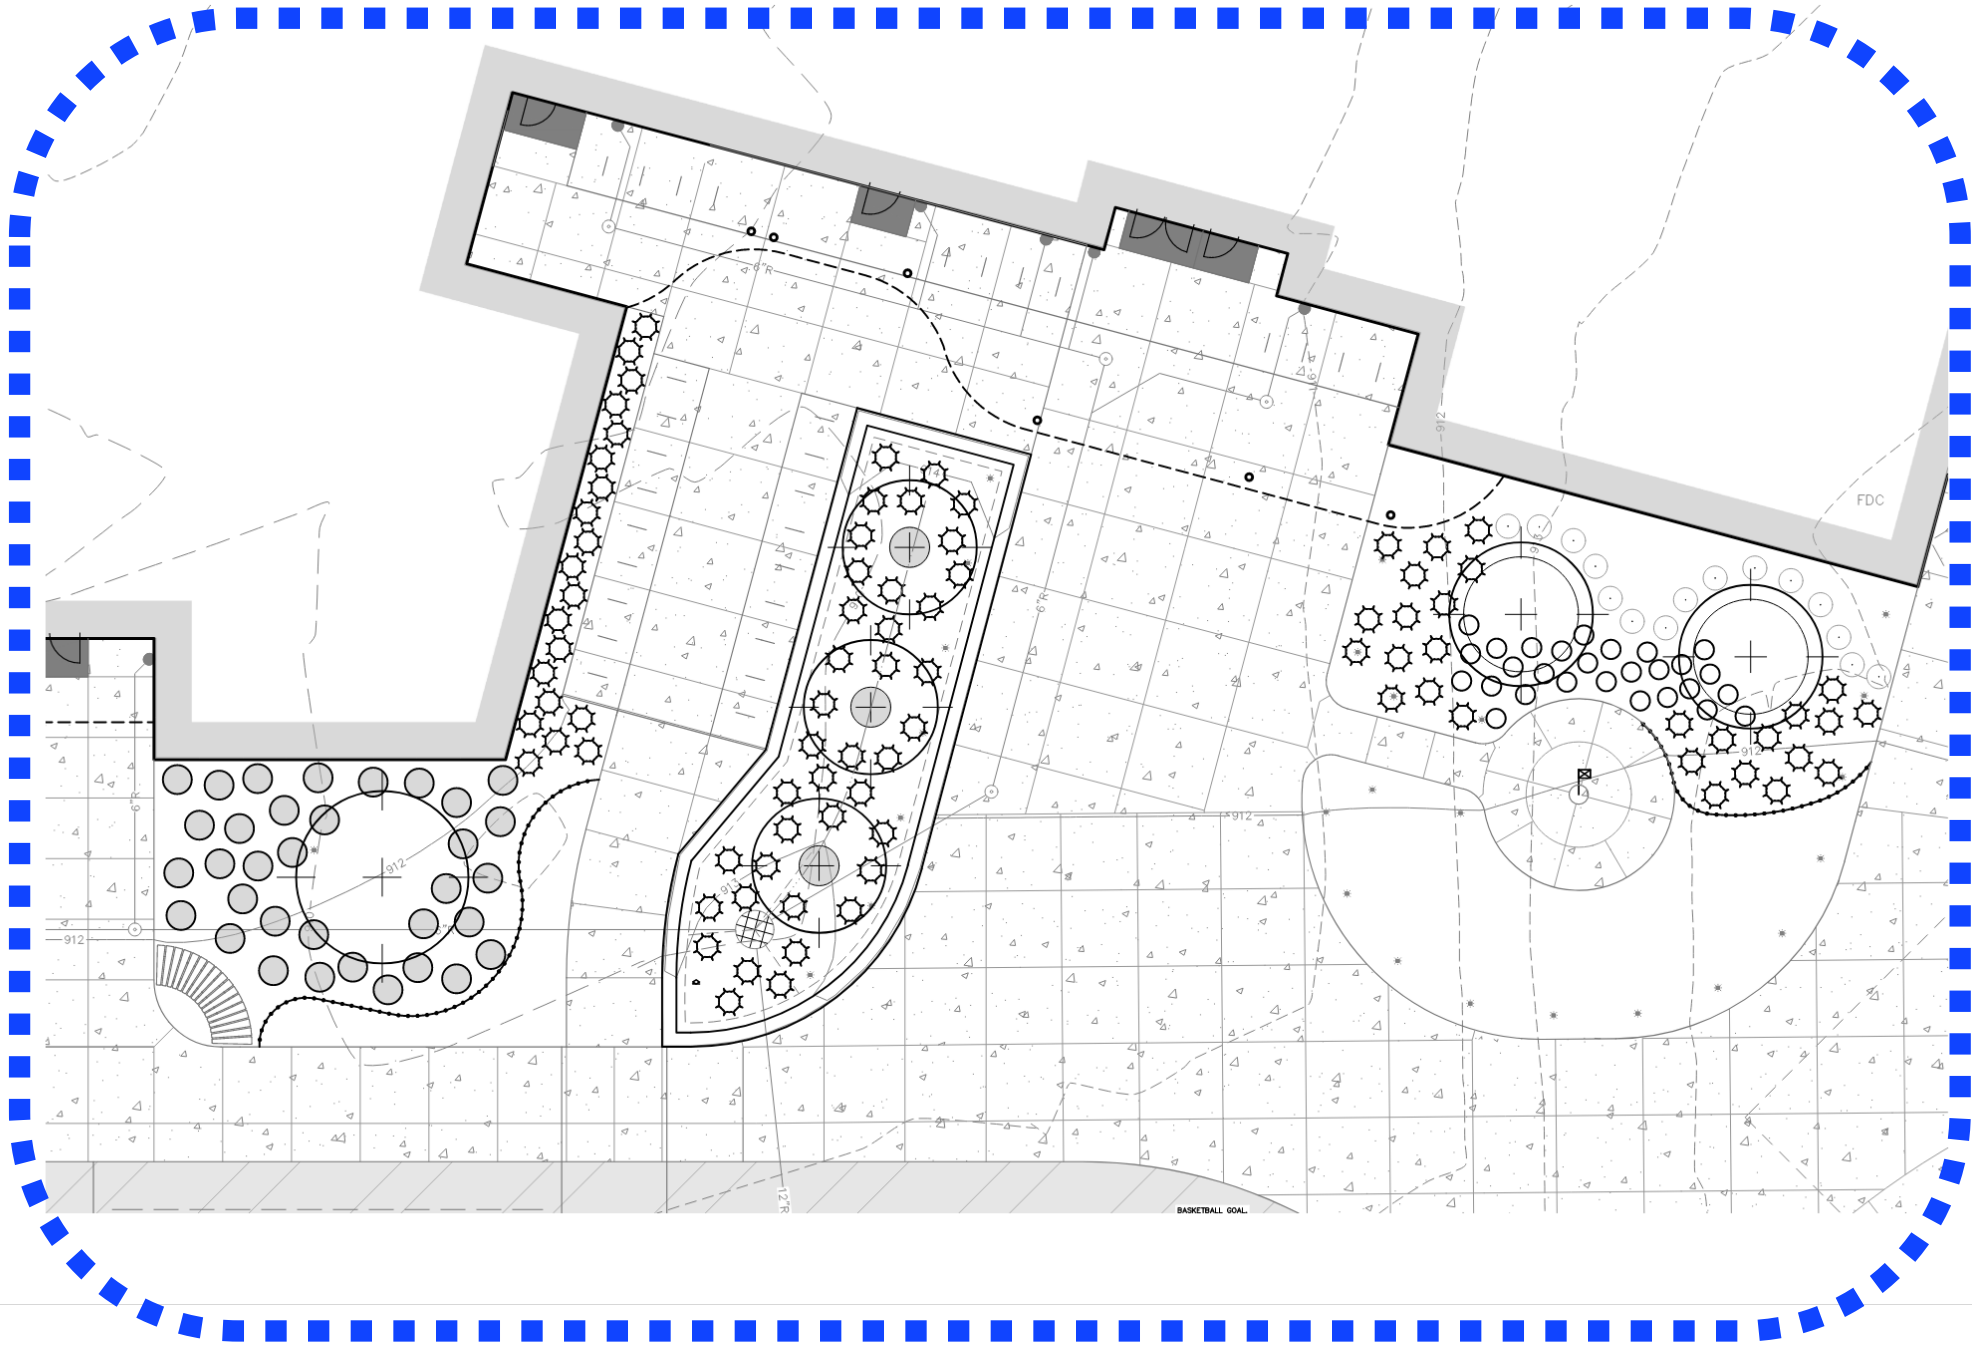

© J. Frank Schmidt & Son Co.