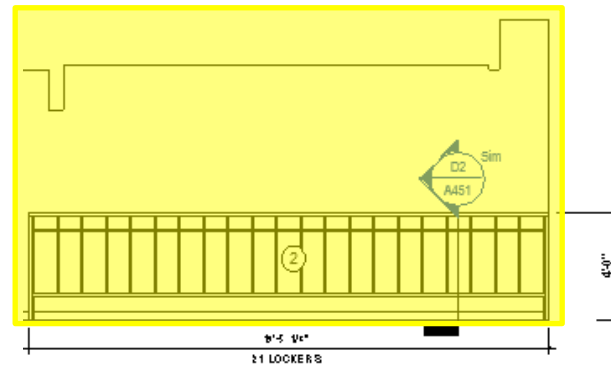

Thurston Mudroom: Pond Habitat Wetlands