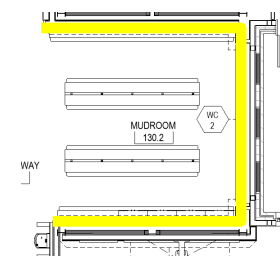

Thurston Mudroom: Pond Habitat Wetlands