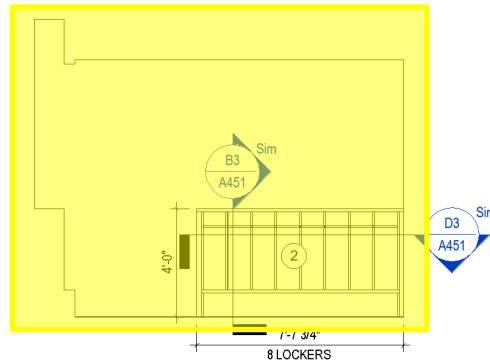

Thurston Mudroom: Pond Habitat Forest

Typ. Graphic Location – Surrounding Cubbies at Mudrooms