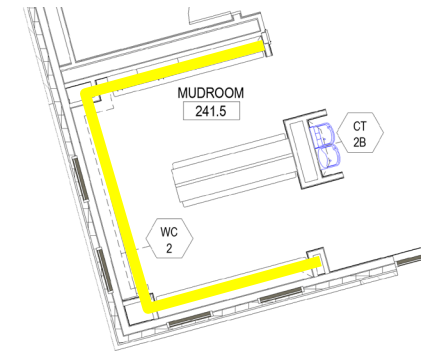

## Proposed Artwork

Typ. Graphic Location – Surrounding Cubbies at Mudrooms

Mudroom - Level 1

Mudroom - Level 2

# Thurston Mudroom: Pond Habitat Prairie

Typ. Graphic Location – Surrounding Cubbies at Mudrooms

Mudroom - Level 1

Mudroom - Level 2