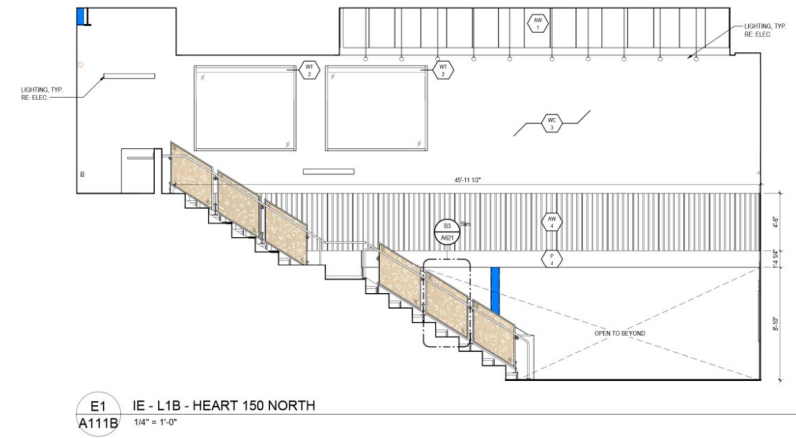

Standard Railing Pattern