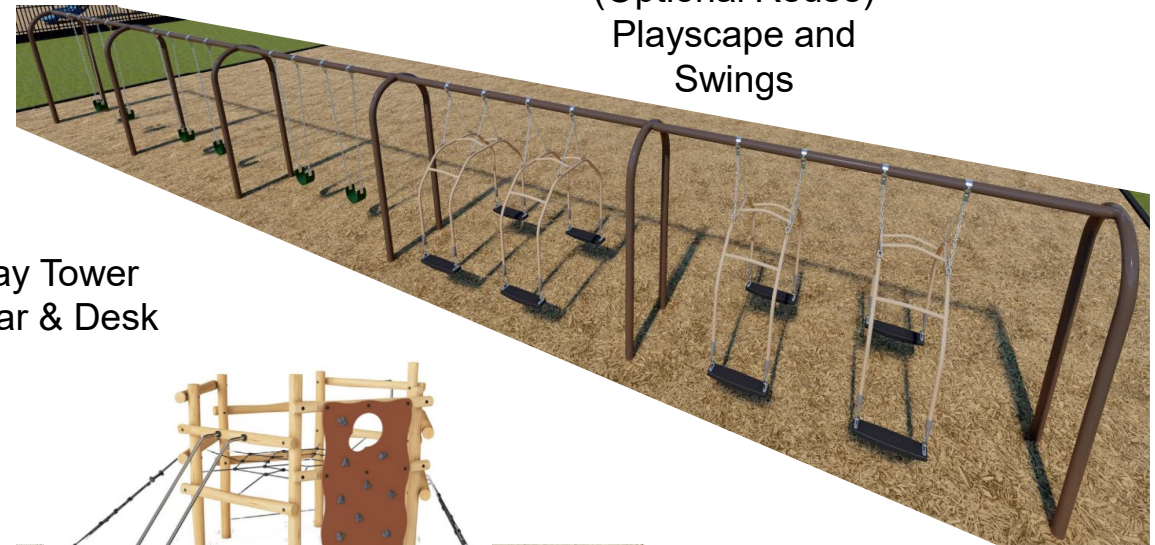

# Upper El Playground

UPPER EL PLAYGROUND

Parkour 4

(Optional Reuse)  
Playscape and Swings

Carousel with Seats

Universal Carousel

Multi Deck Play Tower with Monkey Bar & Desk

Six-sided climbing structure

# Upper El Playground

UPPER EL PLAYGROUND

Multi Deck Play Tower with Monkey Bar & Desk

Lhotse with Roof

Net Bridge with Coconut Rope, 39 ft

Six-sided climbing structure

Carousel with Seats

Universal Carousel