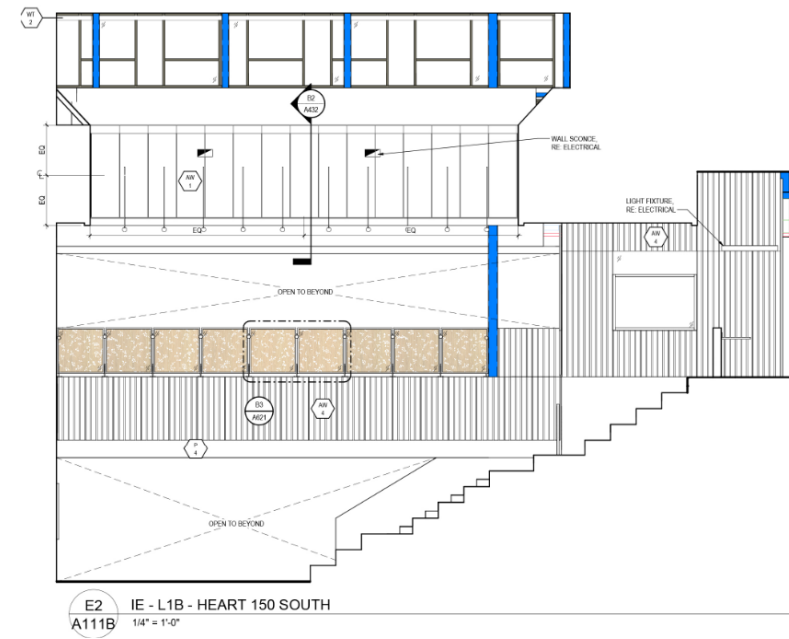

Standard Railing Pattern