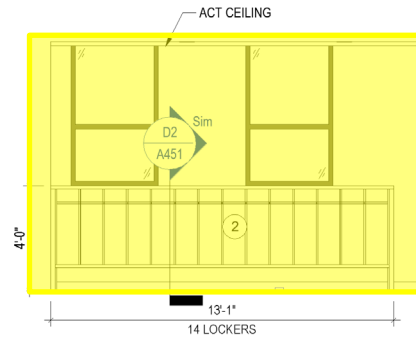

# Thurston Mudroom: Marsh Flora

Proposed Artwork

Typ. Graphic Location – Surrounding Cubbies at Mudrooms

Mudroom - Level 1

Mudroom - Level 2