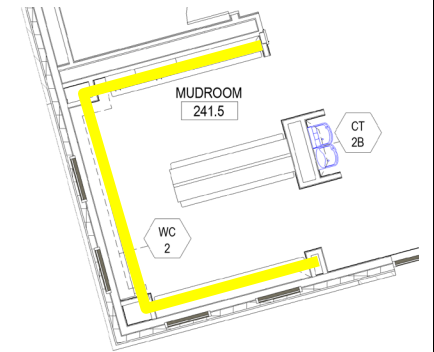

# Thurston Mudroom: Marsh Flora

Proposed Artwork

Typ. Graphic Location – Surrounding Cubbies at Mudrooms

Mudroom - Level 1

Mudroom - Level 2