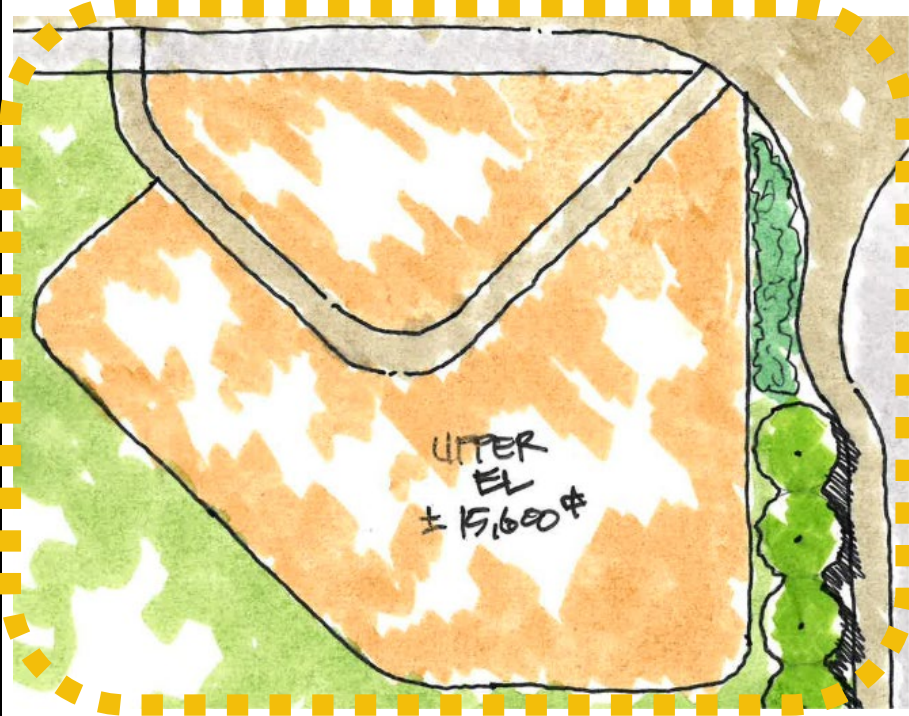

# Upper El Playground

UPPER EL PLAYGROUND

Multi Deck Play Tower with Monkey Bar & Desk

Lhotse with Roof

Net Bridge with Coconut Rope, 39 ft

Six-sided climbing structure

Carousel with Seats

Universal Carousel