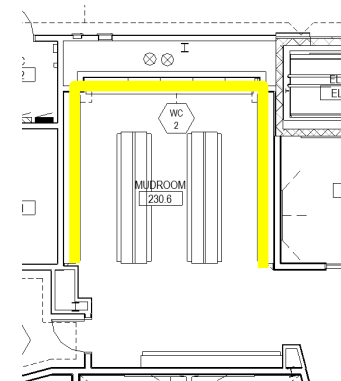

Thurston Mudroom: Pond Habitat Wetlands